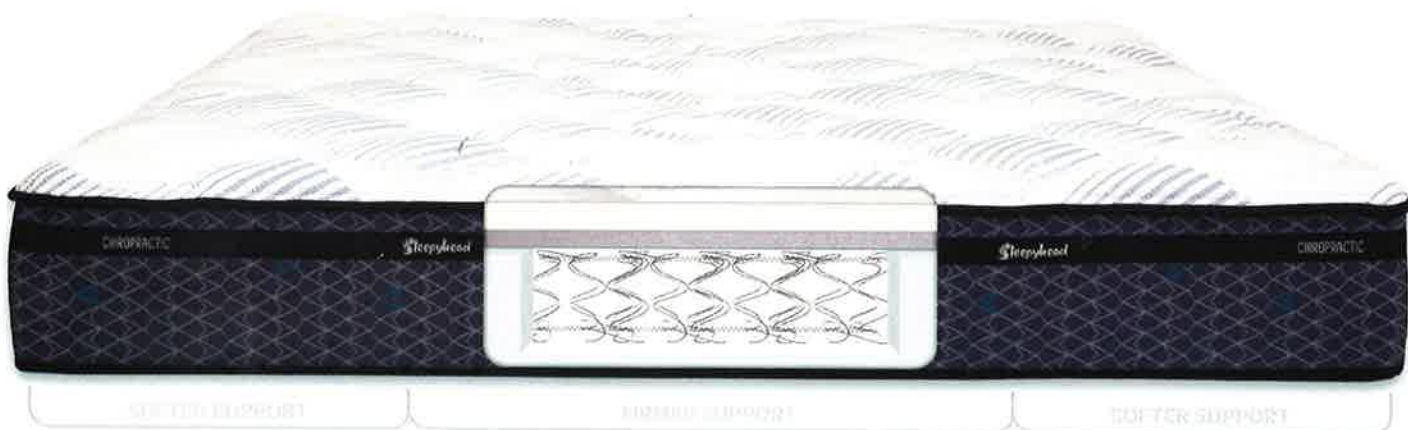

# Sleepyhead CHIROPRACTIC

WE'VE GOT YOUR BACK.®

EVERYDAY BACK CARE SUPPORT

FOCUS

PLUSH

**FABRIC: DRYTECH**  
*temperature control*

We've developed Dry-Tech into the fabric of our Chiropractic beds to help wick away body moisture and heat while you sleep.

**Dreamfoam**  
*environmentally friendly*

A unique foam structure with a plush feel provides extra support and luxurious comfort.

**TORQUEZONE**  
*therapeutic support*

3-zoned system to provide support exactly where your body needs it most.

**FIBRE: NUVOLE**  
*pure comfort*

Nuvole pure comfort fibres have excellent cushioning properties while releasing humidity to let your body breathe freely and eliminate 'hot spots'.

**TITANIUM: FOAM**

With the strength of titanium to improve performance, resilience and support properties.

**COMFORT: EDGE**  
*edge to edge support*

Solid foam edge provides support right to the edge of the mattress which reduces the roll out feeling.

Endorsed by the NZ Chiropractors' Association for excellence in postural support